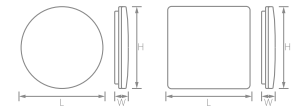

CEILING LIGHTS · RGB · CCT · DIM

Item No.	Type	Wattage	Lumen	Size
Smart-CE2003CC-15W2-WFR	Wifi	15W	1350lm	220*50mm
Smart-CE2003CC-18W2-WFR	Wifi	18W	1530lm	280*50mm
Smart-CE2003CC-24W2-WFR	Wifi	24W	2000lm	330*50mm

CEILING LIGHTS · RGB · CCT · DIM

Item No.	Type	Wattage	Lumen	Size
Smart-CE2004CC-15W2-WFR	Wifi	15W	1350lm	220*220*50mm
Smart-CE2004CC-18W2-WFR	Wifi	18W	1530lm	280*280*50mm
Smart-CE2004CC-24W2-WFR	Wifi	24W	2000lm	330*330*50mm