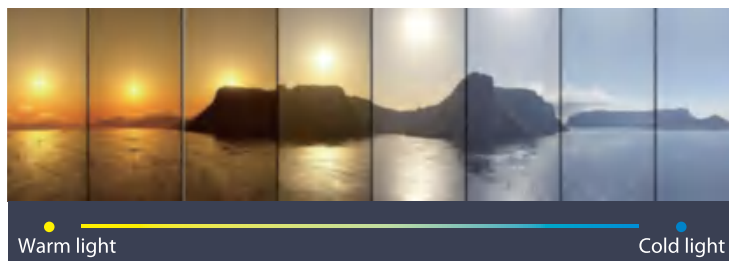

Magic

Ocean

Sunrise

Sunset

Music

Joy starts from the moment

*Gently Nature light creates a relaxed and cheerful atmosphere.
Nothing gives you a better life than a special light at night.
4 colors / Support for DIY customization / Music rhythm function.*

Timing Control

Scene Pattern

Color Control

Brightness
& CCT Adjustment

Home Page

Color temperature adjustment enjoy the warm life of light

Spring (Neutral) Color temperature.
Neutral bright white light, feel the breath of spring germination.

Summer (Cool) Color temperature.
Cold white light is like a refreshing breeze when you open the freezer.

Autumn (Neutral) Color temperature.
Slightly warm sunlight is like the joy of autumn harvest.

Winter (Warm) Color temperature.
Golden light exudes the warmth of a fireplace in winter.