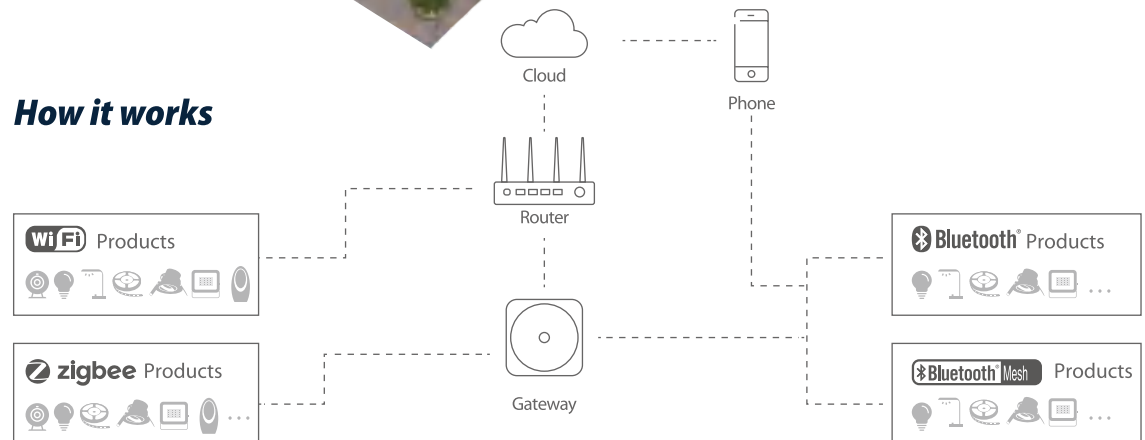

06/ Smart Lighting For Outdoor

Smart Lawn Lamps 29-31
Smart Floodlights 32-33

Smart Lighting

Smart lighting

Smart lighting solutions which give you full control, via your smart device, of the on/off, dimming and scene setting of the environment, its ease of use, simple installation and scalability makes Yourlite perfect for an endless list of applications.

How it works

Multi Communication Mode Module

Professional intelligent enabling lighting products

- Remote control through router without gateway.
- Low user threshold, simple operation.
- Various types of products can be interconnected.
- OTA upgrade flexible.

- The system is mature, stable and reliable.
- Gateway can realize local linkage.
- The number of connected devices is large and the distance is far.
- It can be upgraded by OTA.

- Mobile direct connection and gateway connection are optional.
- It has the lowest cost and great advantage.
- It is suitable for independent small system without network.

- Mobile direct connection and gateway connection are optional.
- Many-to-many device communication can be realized, which helps build a large-scale device network that requires tens or hundreds of nodes.
- It is suitable for independent small system without network.