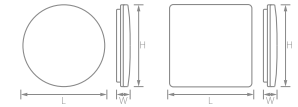

CEILING LIGHTS · CCT · DIM				
Item No.	Type	Wattage	Lumen	Size
Smart-CE2003CC-15W2-WFC	Wifi	15W	1350lm	220*50mm
Smart-CE2003CC-18W2-WFC	Wifi	18W	1530lm	280*50mm
Smart-CE2003CC-24W2-WFC	Wifi	24W	2000lm	330*50mm

CEILING LIGHTS · CCT · DIM				
Item No.	Type	Wattage	Lumen	Size
Smart-CE2004CC-15W2-WFC	Wifi	15W	1350lm	220*220*50mm
Smart-CE2004CC-18W2-WFC	Wifi	18W	1530lm	280*280*50mm
Smart-CE2004CC-24W2-WFC	Wifi	24W	2000lm	330*330*50mm