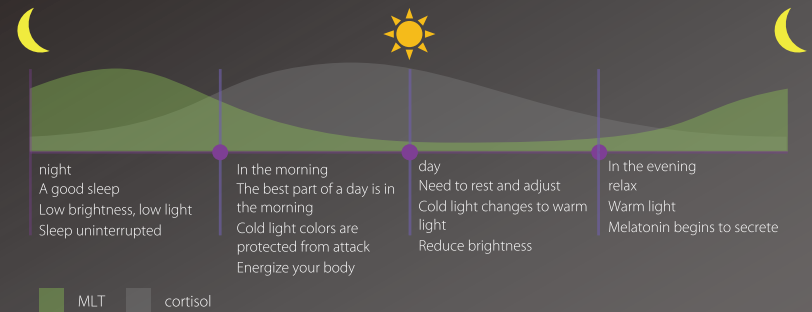

Summer (Cool) Color temperature.
Cold white light is like a refreshing breeze when you open the freezer.

Autumn (Neutral) Color temperature.
Slightly warm sunlight is like the joy of autumn harvest.

Winter (Warm) Color temperature.
Golden light exudes the warmth of a fireplace in winter.

Biological law return to nature's ecological light environment

7:00am
Start a day of energy

9:00am
devote yourself
to focused work

5:00pm
relax and adjust
in the afternoon

8:00pm
prepare to rest
in the evening

Sharing the joy of technology Warming up the home environment

Security Automation

Home lights flashes red to alarm, while camera captures human activities.

Scene Automation

Turn on the light when sensor detects a person passing by, turn off the light after 30 seconds automatically.