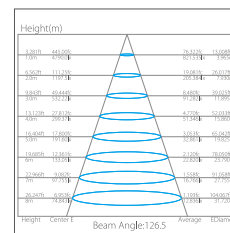

Auxiliary street lamp

IP65

100lm/w

30-150W

Product Details

Item No.	Voltage [V]	Wattage [W]	Lumen [lm]	Ra	PF	Life time [H]	Material	Size [L*W*Hmm]	Packing [Pcs / M³ / KG]
RL179	100-240	30	3000	≥80	>0.9	30000	Alu.+PC	130*53*340	20/0.064/13.6
RL179	100-240	50	5000	≥80	>0.9	30000	Alu.+PC	155*55*390	10/0.044/9.6
RL179	100-240	100	10000	≥80	>0.9	30000	Alu.+PC	160*65*450	10/0.048/14
RL179	100-240	150	15000	≥80	>0.9	30000	Alu.+PC	170*65*570	5/0.041/10