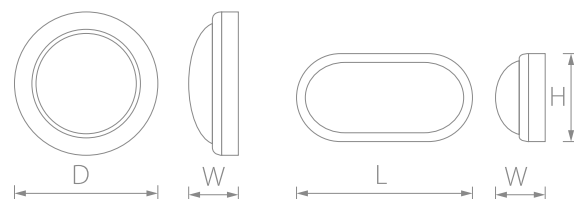

✓ convenient for installation

Terminals