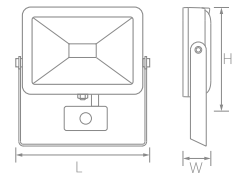

ISPOT LED flood lights

90lm/w
IP65

Product Details

✓ inclined bracket, convenient for installation

50W

Item No.	Voltage [V]	Wattage [W]	Lumen [lm]	Ra	PF	Life time [H]	Material	Size [L*W*Hmm]	Packing [Pcs / M ³ / KG]
LG158S	220-240V	10	900	≥70	>0.5	30000	Alu.	131*40*188	20/0.025/15
LG158S	220-240V	20	1800	≥70	>0.5	30000	Alu.	184*49*225	20/0.040/20
LG158S	220-240V	30	2700	≥70	>0.9	30000	Alu.	215*60*260	10/0.035/15
LG158S	220-240V	50	4500	≥70	>0.9	30000	Alu.	230*60*295	10/0.045/22