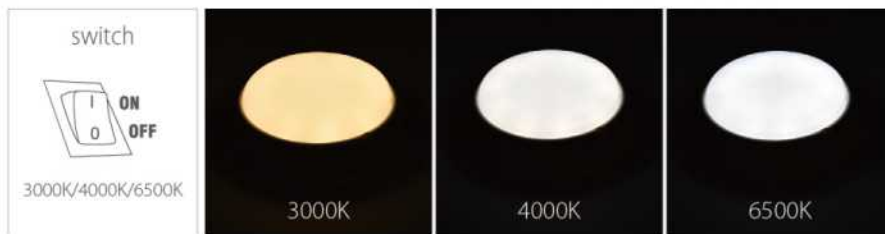

LED Bulkhead Lights

IP54

CORROSION PROOF

BL129

BL130

Product Details

Easy installation

Terminals