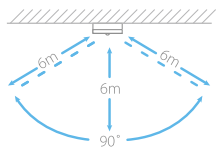

PIR 6-8M DETECTION RANGE

- Adjustable hold time (60 secs)
- Built in daylight sensor, adjustable lux level
- Detection distance: 2-6M
- detection angle: 90°