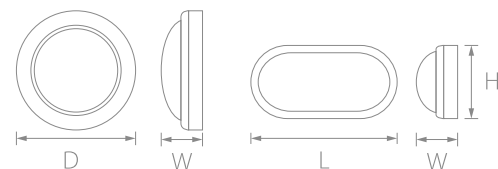

- Adjustable hold time (60 secs)
- Built in daylight sensor, adjustable lux level
- Detection distance: 2-6M
- detection angle: 90°

Three color options

Terminals

Item No.	Voltage [V]	Wattage [W]	Lumen [lm]	Ra	PF	Life Time [H]	Material	Size [L*W*Hmm]	Packing [Pcs/m ³ /KG]
BL111S	220-240	15	1050	≥70	>0.5	30000	PC+ABS	∅180*66	20/0.061/14.0
BL112S	220-240	15	1050	≥70	>0.5	30000	PC+ABS	221*131*68	20/0.055/14.0