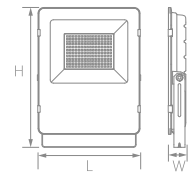

Item No.	Voltage [V]	Wattage [W]	Lumen [lm]	Ra	PF	Life time [H]	Material	Size [LxWxHmm]	Packing [Pcs / M³ / KG]
LG198	100-240	10	800	≥70	>0.5	30000	Alu.	98*25*75	40/0.018/12
LG198	100-240	20	1600	≥70	>0.5	30000	Alu.	118*25*95	40/0.018/14
LG198	100-240	30	2400	≥70	>0.9	30000	Alu.	140*28*112	30/0.02/9
LG198	100-240	50	4000	≥70	>0.9	30000	Alu.	170*34*136	25/0.019/10
LG198	100-240	70	5600	≥70	>0.9	30000	Alu.	206*34*166	10/0.023/13
LG198	100-240	100	10000	≥70	>0.9	30000	Alu.	341*257*59	2/0.019/8
LG198	100-240	150	15000	≥70	>0.9	30000	Alu.	374*280*63	2/0.027/9
LG198	100-240	200	20000	≥70	>0.9	30000	Alu.	417*299*68	1/0.024/5
LG198	100-240	300	30000	≥70	>0.9	30000	Alu.	482*345*73	1/0.04/9