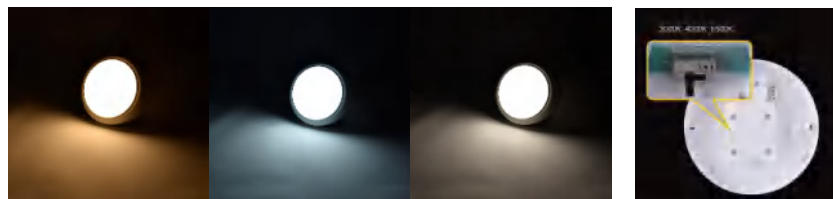

3 Color Temperature Adjustment