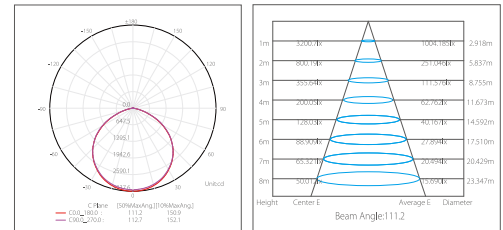

 **SMD3030**
 **-40°+50°**
 **60/90/120°**

Item No.	Voltage [V]	Wattage [W]	Lumen [lm]	Ra	PF	Life time [H]	Material	Size [DxHmm]	Packing [Pcs / M ³ / KG]
HL150	100-277	100	17000	≥70	>0.9	50000	Alu.	Ø258*115	4/0.030/18
HL150	100-277	150	25500	≥70	>0.9	50000	Alu.	Ø298*115	4/0.040/20.7
HL150	100-277	200	34000	≥70	>0.9	50000	Alu.	Ø298*115	4/ 0.040/20.7

LED Highbay Lamps

IP65

100lm/w

Product Details

Luminous Angle 110°

100W

Item No.	Voltage [V]	Wattage [W]	Lumen [lm]	Ra	PF	Life time [H]	Material	Size [DxHmm]	Packing [Pcs / M ³ / KG]
HL128-W	220-240	100	10000	≥70	>0.9	30000	Alu.	Ø269.5*57.5	2/0.008/3.2
HL128-W	220-240	150	15000	≥70	>0.9	30000	Alu.	Ø317*50	2/0.009/4.2
HL128-W	220-240	200	20000	≥70	>0.9	30000	Alu.	Ø365*53.5	1/0.007/5.7