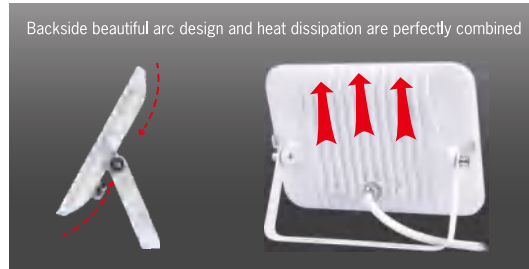

LED Floodlights

ISPOT Ultra Thin Design

with Respirator

90lm/w

IP65

NO Frame

Product Details

Accessories