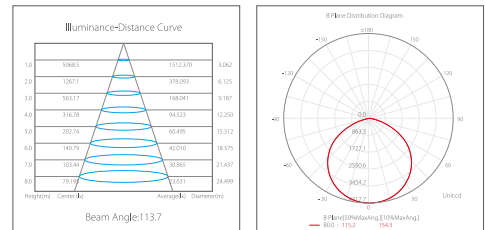

LED Highbay Lamps

SOSEN
LED DRLIER

LUMILEDS

IP65

150lm/W

Optional lens/Glass

150W

Item No.	Voltage [V]	Wattage [W]	Lumen [lm]	Ra	PF	Life time [H]	Material	Size [DxHmm]	Packing [Pcs / M³ / KG]
HL117-TG2	100-277	100	15000	≥70	>0.9	30000	Alu.	Ø270*107	1/0.04/4.5
HL117-TG2	100-277	150	22500	≥70	>0.9	30000	Alu.	Ø310*108	1/0.04/4.5
HL117-TG2	100-277	200	30000	≥70	>0.9	30000	Alu.	Ø365*123	1/0.04/4.5
HL117-G2	100-277	100	15000	≥70	>0.9	30000	Alu.	Ø270*107	1/0.04/4.5
HL117-G2	100-277	150	22500	≥70	>0.9	30000	Alu.	Ø310*108	1/0.04/4.5
HL117-G2	100-277	200	30000	≥70	>0.9	30000	Alu.	Ø365*123	1/0.04/4.5