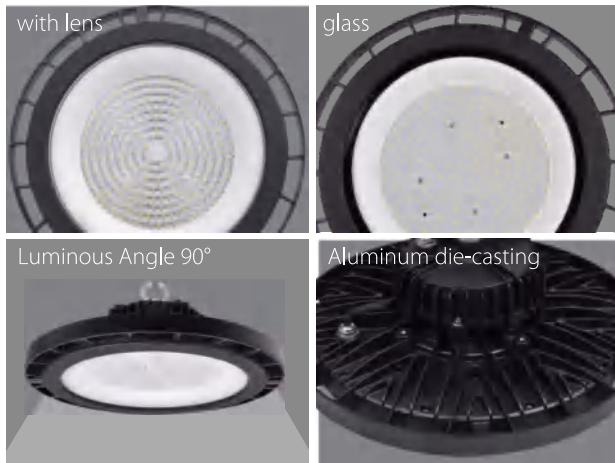

LED Highbay Lamps

IP65

100lm/w

Product Details

Luminous Angle 110°

100W

Item No.	Voltage [V]	Wattage [W]	Lumen [lm]	Ra	PF	Life time [H]	Material	Size [DxHmm]	Packing [Pcs / M ³ / KG]
HL128-W	220-240	100	10000	≥70	>0.9	30000	Alu.	Ø269.5*57.5	2/0.008/3.2
HL128-W	220-240	150	15000	≥70	>0.9	30000	Alu.	Ø317*50	2/0.009/4.2
HL128-W	220-240	200	20000	≥70	>0.9	30000	Alu.	Ø365*53.5	1/0.007/5.7

LED Highbay Lamps

SOSEN
LED DRLIER

LUMILEDS

IP65

150lm/W

Optional lens/Glass

150W

Item No.	Voltage [V]	Wattage [W]	Lumen [lm]	Ra	PF	Life time [H]	Material	Size [DxHmm]	Packing [Pcs / M ³ / KG]
HL117-TG2	100-277	100	15000	≥70	>0.9	30000	Alu.	Ø270*107	1/0.04/4.5
HL117-TG2	100-277	150	22500	≥70	>0.9	30000	Alu.	Ø310*108	1/0.04/4.5
HL117-TG2	100-277	200	30000	≥70	>0.9	30000	Alu.	Ø365*123	1/0.04/4.5
HL117-G2	100-277	100	15000	≥70	>0.9	30000	Alu.	Ø270*107	1/0.04/4.5
HL117-G2	100-277	150	22500	≥70	>0.9	30000	Alu.	Ø310*108	1/0.04/4.5
HL117-G2	100-277	200	30000	≥70	>0.9	30000	Alu.	Ø365*123	1/0.04/4.5

LED Highbay Lamps

IP65

100lm/W

Product Details

150W

Item No.	Voltage [V]	Wattage [W]	Lumen [lm]	Ra	PF	Life time [H]	Material	Size [DxHmm]	Packing [Pcs / M ³ / KG]
HL117	220-240	60	6000	≥70	>0.9	30000	Alu.	Ø230*48.5	1/0.03/1.75
HL117	220-240	80	8000	≥70	>0.9	30000	Alu.	Ø230*48.5	1/0.03/1.75
HL117	220-240	100	10000	≥70	>0.9	30000	Alu.	Ø270*57.5	1/0.026/1.05
HL117	220-240	150	15000	≥70	>0.9	30000	Alu.	Ø317*50	1/0.033/2.53
HL117	220-240	200	20000	≥70	>0.9	30000	Alu.	Ø365*53.5	1/0.024/4.5