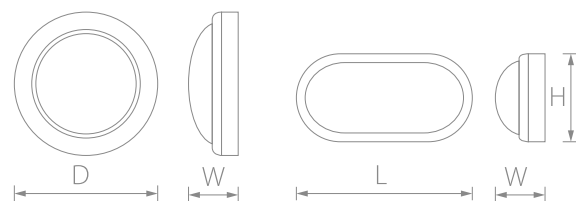

Three color options

✓ convenient for installation