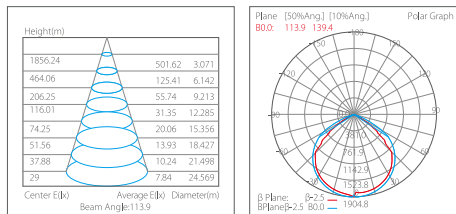

ISPOT LED flood lights

90lm/w
IP65

Product Details

✓ inclined bracket, convenient for installation

50W

Item No.	Voltage [V]	Wattage [W]	Lumen [lm]	Ra	PF	Life time [H]	Material	Size [L*W*Hmm]	Packing [Pcs / M³ / KG]
LG158S	220-240V	10	900	≥70	>0.5	30000	Alu.	131*40*188	20/0.025/15
LG158S	220-240V	20	1800	≥70	>0.5	30000	Alu.	184*49*225	20/0.040/20
LG158S	220-240V	30	2700	≥70	>0.9	30000	Alu.	215*60*260	10/0.035/15
LG158S	220-240V	50	4500	≥70	>0.9	30000	Alu.	230*60*295	10/0.045/22