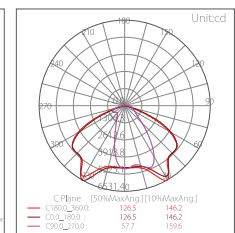

Auxiliary street lamp

IP65

100lm/w

30-150W

Product Details

Item No.	Voltage [V]	Wattage [W]	Lumen [lm]	Ra	PF	Life time [H]	Material	Size [L*W*Hmm]	Packing [Pcs / M³ / KG]
RL179	100-240	30	3000	≥80	>0.9	30000	Alu.+PC	130*53*340	20/0.064/13.6
RL179	100-240	50	5000	≥80	>0.9	30000	Alu.+PC	155*55*390	10/0.044/9.6
RL179	100-240	100	10000	≥80	>0.9	30000	Alu.+PC	160*65*450	10/0.048/14
RL179	100-240	150	15000	≥80	>0.9	30000	Alu.+PC	170*65*570	5/0.041/10